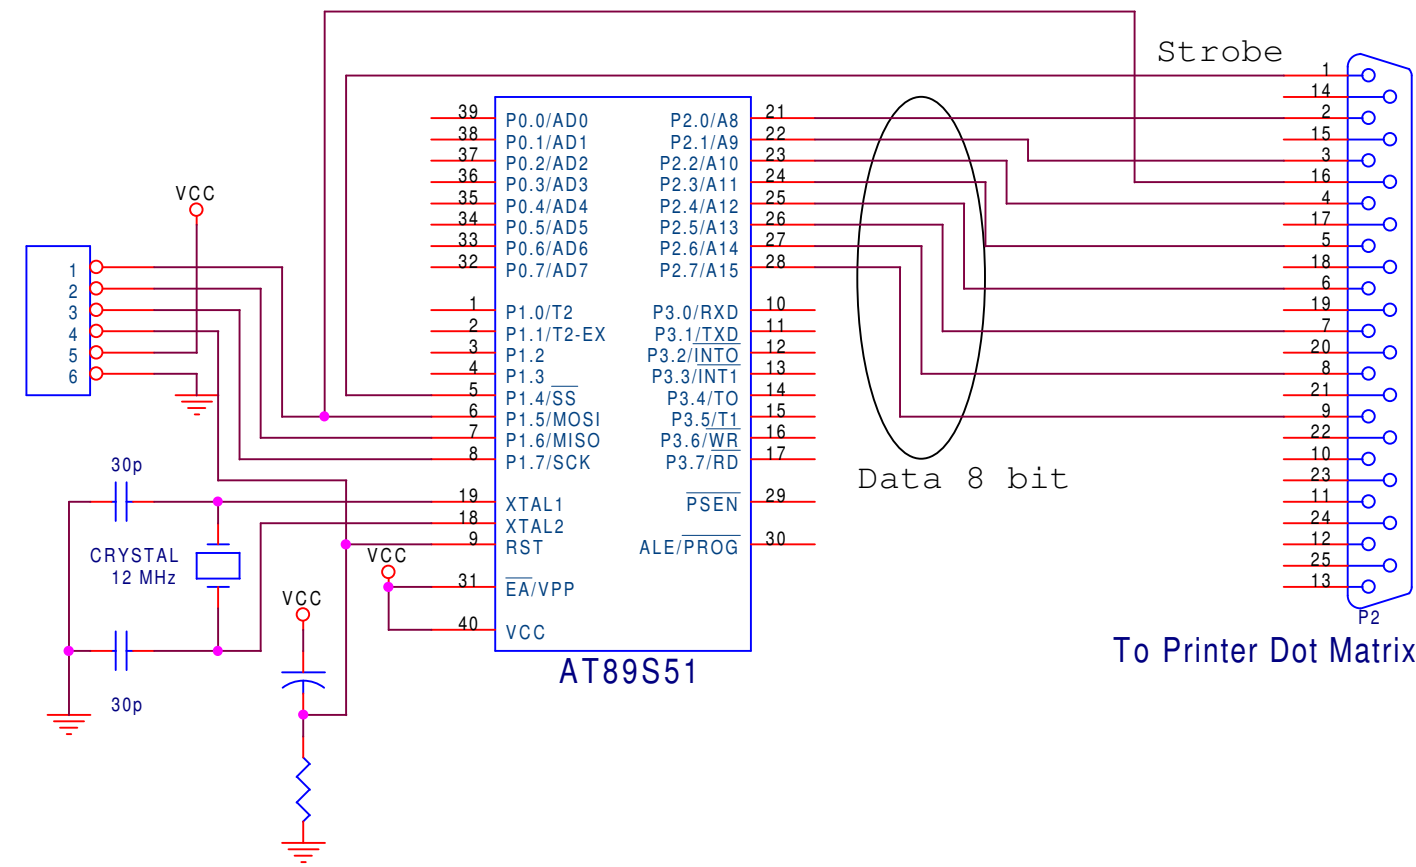

To Programmer

To Printer Dot Matrix

Title		
Interfacing Microcontroller To Printer		
Size A	Document Number Triwiyanto	Rev <Rev Code>
Date:	Wednesday, April 19, 2006	Sheet 1 of 1