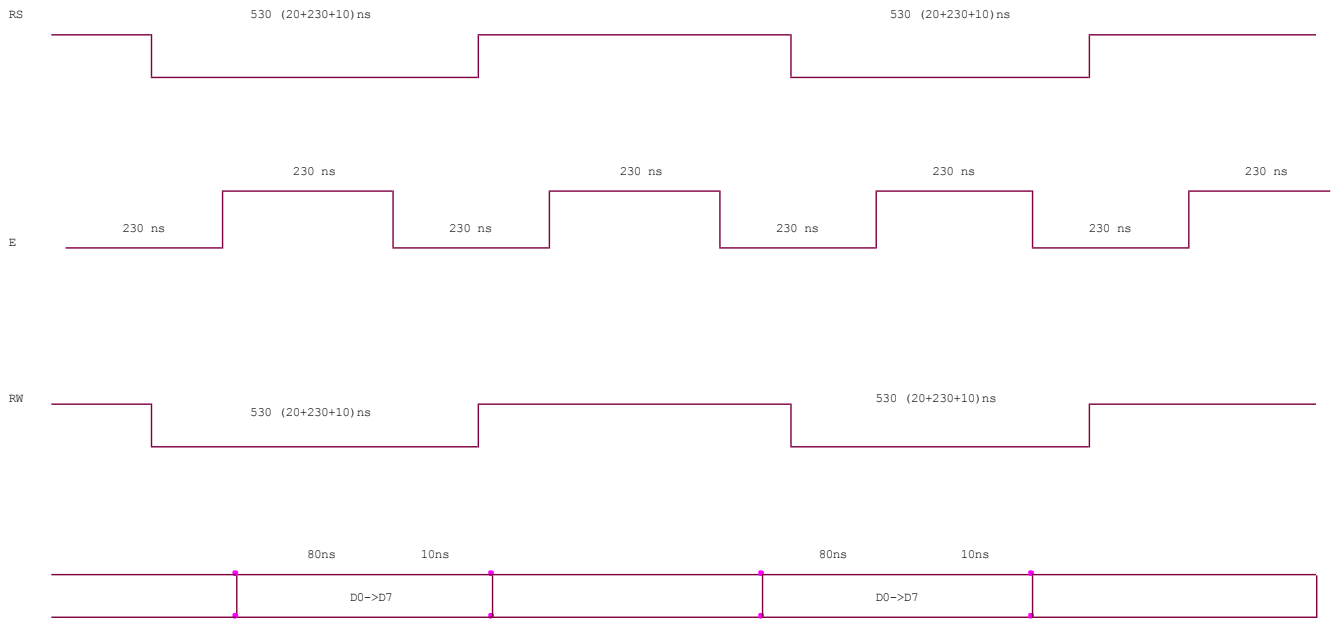

Program VFD 05-29-12:  
 1) Timing diagrams.

Title			<Title>
Size	Document Number	Rev	
A	<Doc>	<Rev Code>	
Date:	Tuesday, May 29, 2012	Sheet	1 of 1

2) Physical Connections: